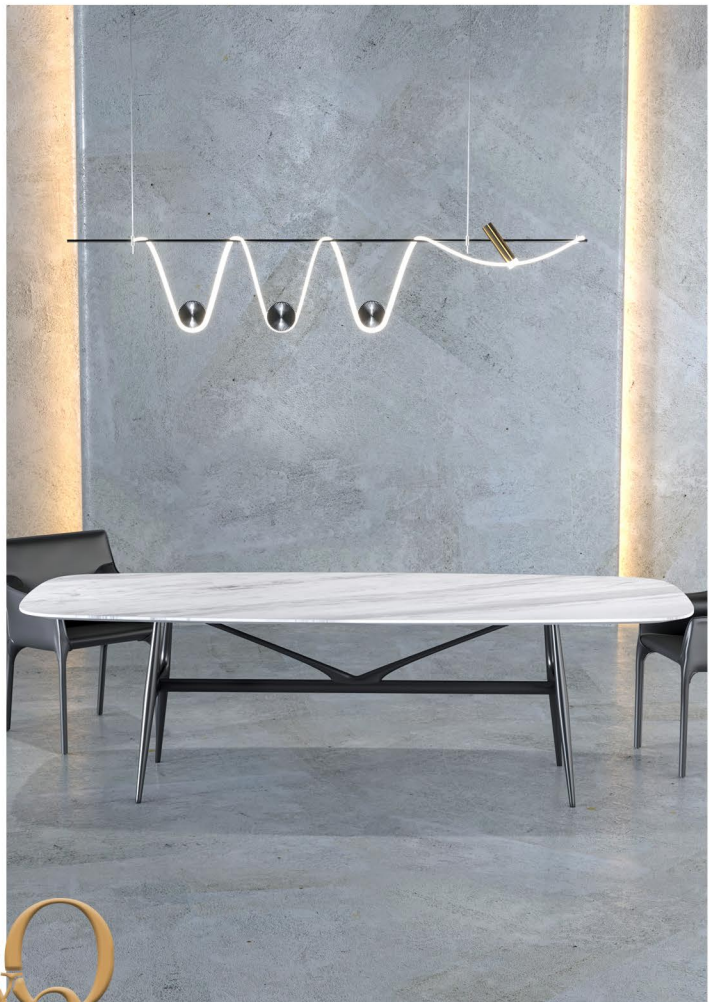

S Q - 2 5

S Q - 2 5

MATERIALS - TOP

CALACATTA BLACK
MARBLE

SILVER RIVER
MARBLE

MOON WALK
MARBLE

VOLAKAS
MARBLE

MATERIALS - FEET

Visit our website for more material options.

DARK
VENGE

OAK

AMERICAN
WALNUT

BLACK
POLISHED

DIMENSIONS