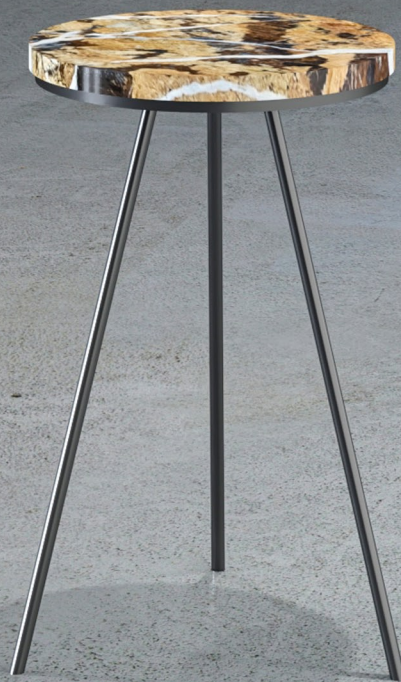

S Q - 1 8

MATERIALS - TOP

CALACATTA BLACK
MARBLE

SILVER RIVER
MARBLE

MOON WALK
MARBLE

BLUE RIVER
MARBLE

MATERIALS - FEET

Visit our website for more material options.

SILVER
POLISHED

BLACK
POLISHED

GOLD
POLISHED

BRONZE
POLISHED

DIMENSIONS

51

34

32