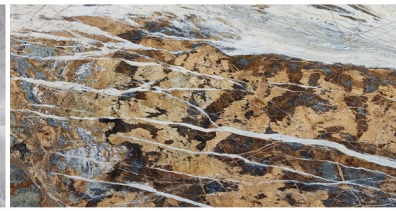

S Q - 1 8

MATERIALS - TOP

CALACATTA BLACK
MARBLE

SILVER RIVER
MARBLE

MOON WALK
MARBLE

BLUE RIVER
MARBLE

MATERIALS - FEET

Visit our website for more material options.

SILVER
POLISHED

BLACK
POLISHED

GOLD
POLISHED

BRONZE
POLISHED

DIMENSIONS

51

34

32