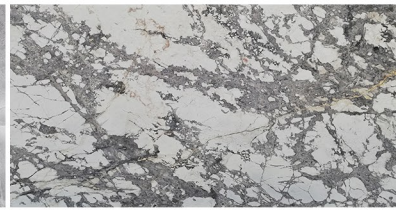

S Q - 1 5

S Q - 1 5

MATERIALS - TOP

CALACATTA BLACK
MARBLE

SILVER RIVER
MARBLE

MOON WALK
MARBLE

INVISIBLE GREY
MARBLE

MATERIALS - FEET

Visit our website for more material options.

SILVER
POLISHED

BLACK
POLISHED

GOLD
POLISHED

BRONZE
POLISHED

DIMENSIONS