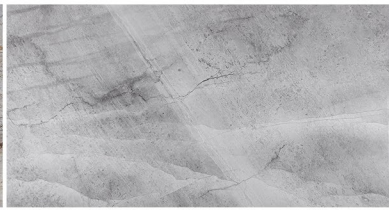

S Q - 1 5

S Q - 1 5

MATERIALS - TOP

CALACATTA BLACK
MARBLE

SILVER RIVER
MARBLE

MOON WALK
MARBLE

INVISIBLE GREY
MARBLE

MATERIALS - FEET

Visit our website for more material options.

SILVER
POLISHED

BLACK
POLISHED

GOLD
POLISHED

BRONZE
POLISHED

DIMENSIONS