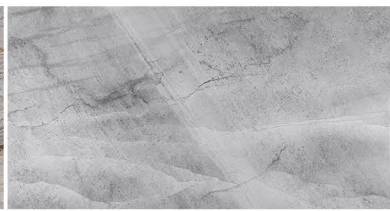

S Q - 1

MATERIALS - TOP

INVISIBLE GREY
MARBLE

SILVER RIVER
MARBLE

MOON WALK
MARBLE

CALACATTA BLACK
MARBLE

MATERIALS - FEET

Visit our website for more material options.

INVISIBLE GREY
MARBLE

SILVER RIVER
MARBLE

MOON WALK
MARBLE

CALACATTA BLACK
MARBLE

DIMENSIONS