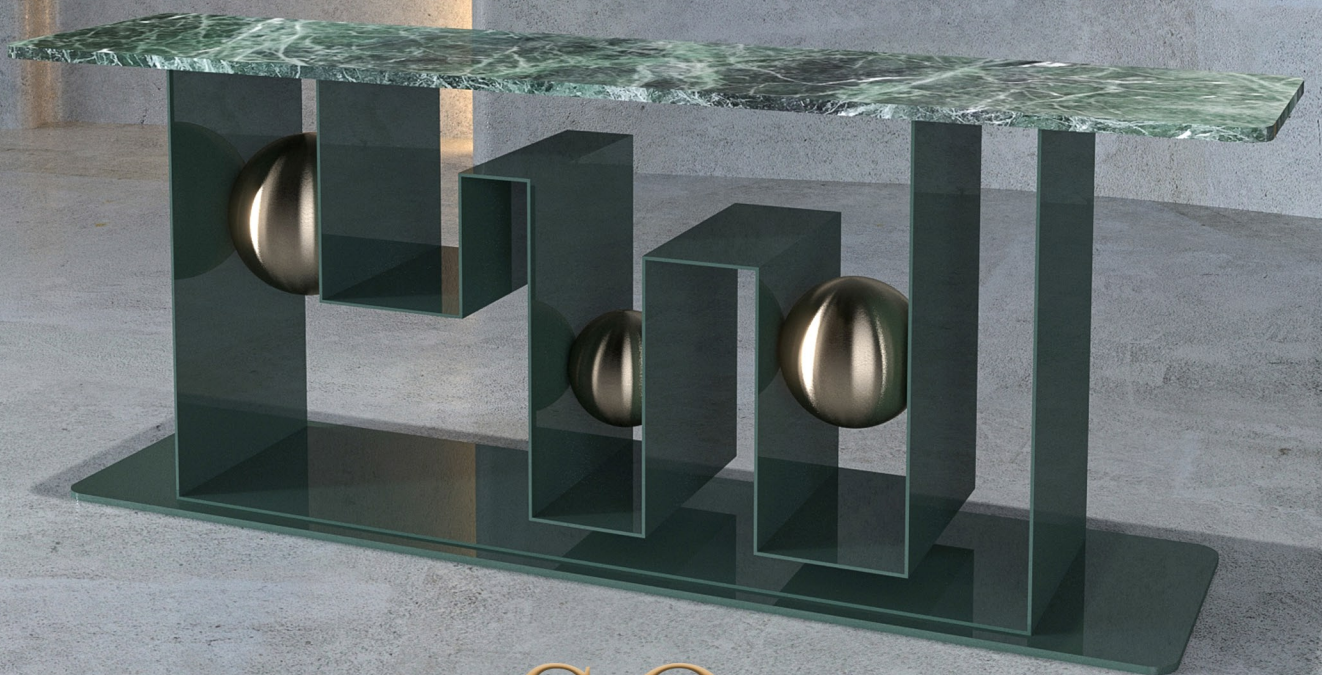

A M A Z O N C O N S O L E

A M A Z O N C O N S O L E

A M A Z O N C O N S O L E

MATERIALS - TOP

AMAZON GREEN
MARBLE

SILVER RIVER
MARBLE

MOON WALK
MARBLE

CALACATTA BLACK
MARBLE

MATERIALS - FEET

Visit our website for more material options.

GREEN
POLISHED

BLACK
POLISHED

GOLD
POLISHED

BRONZE
POLISHED

DIMENSIONS